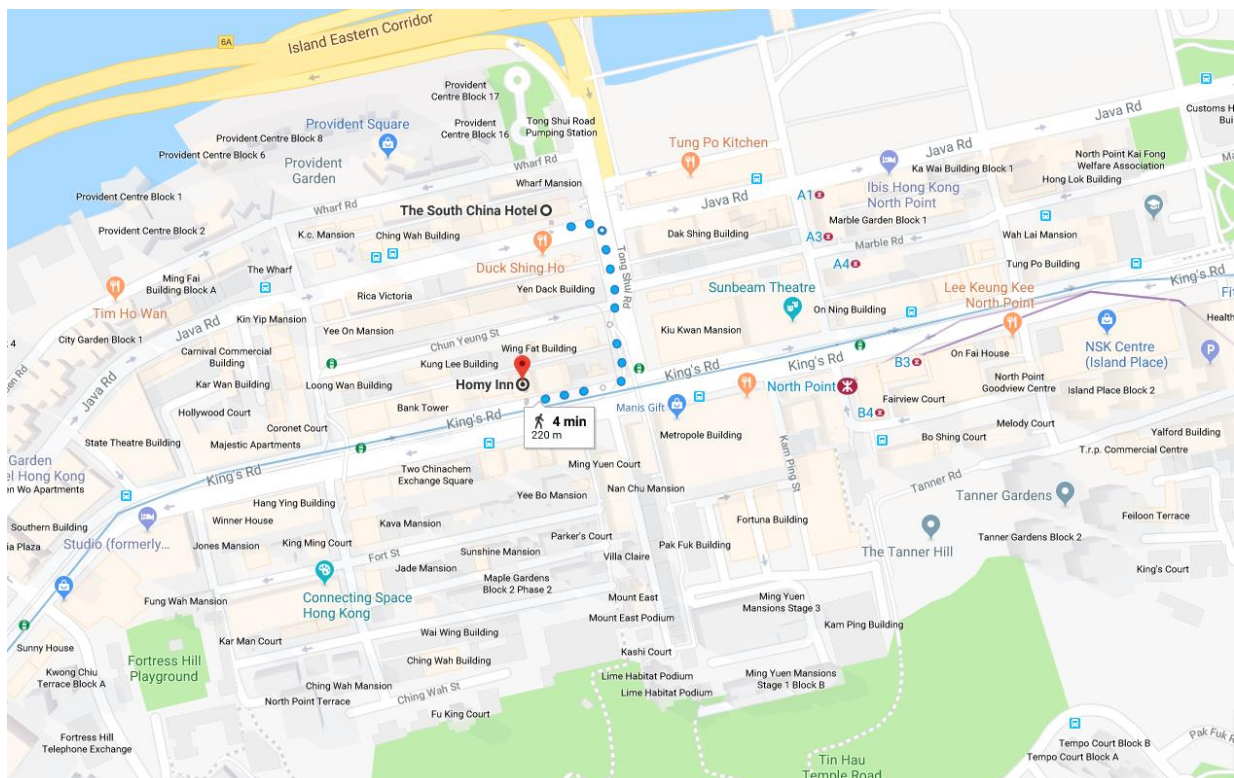

Homy Inn North Point

Address: 2nd floor, No.375-377 King's Road, North Point, Hong Kong

(google map: <https://goo.gl/maps/ijottWQ4u642>)

Contact number: (852) 8100 0189

HOW TO GET THERE FROM AIRPORT

BY City flyer A11 (Bus) - <https://mobile.nwstbus.com.hk/nwp3/?f=1&ds=A11&dsmode=1&l=1>

Choose To: North Point Ferry Pier

- Drop off the bus at South China Hotel, Java Road (bus stop no. 20)

Walk direction from bus stop - <https://goo.gl/maps/MFHSYDieXHM2>

BY Airport Express (train) - http://www.mtr.com.hk/en/customer/services/aestations_hk.html

1. Take the train to Hong Kong Station
2. Take free shuttle bus H4 and drop off at Ibis Hotel North Point

Walk direction from bus stop - <https://goo.gl/maps/hYKSQF8GJa82>