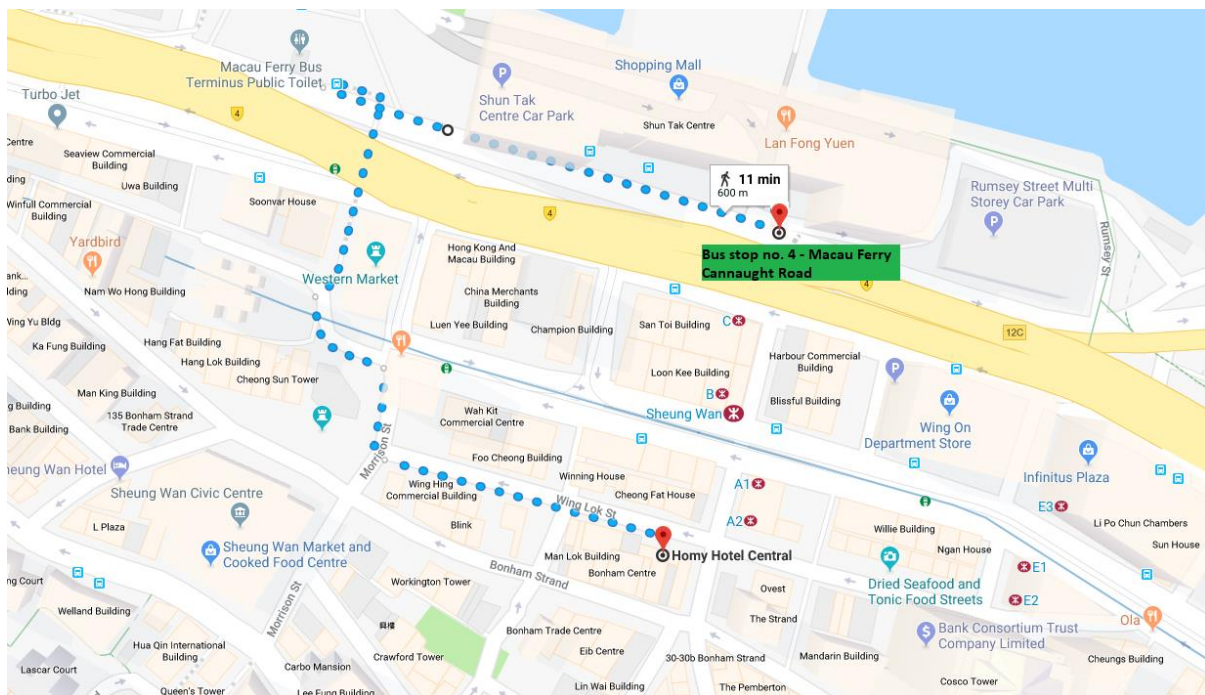

Homy Hotel Central

Address: No. 105-107 Wing Lok Street, Sheung Wan, Hong Kong

(google map: <https://goo.gl/maps/KoSfDM1LMmm>)

Contact number: (852) 8100 0189

HOW TO GET THERE FROM AIRPORT

BY City flyer A11 (Bus) - <https://mobile.nwstbus.com.hk/nwp3/?f=1&ds=A11&dsmode=1&l=1>

Choose To: North Point Ferry Pier

- Drop off the bus at Macau Ferry, Connaught Road (bus stop no. 4)

Walk direction from bus stop - <https://goo.gl/maps/EGWSttBnQHG2>

BY Airport Express (train) - http://www.mtr.com.hk/en/customer/services/aestations_hk.html

1. Take the train to Hong Kong Station
2. Take free shuttle bus H2 and drop off at Holiday Inn Express Soho

Walk direction from bus stop - <https://goo.gl/maps/2WVt4EMy2332>